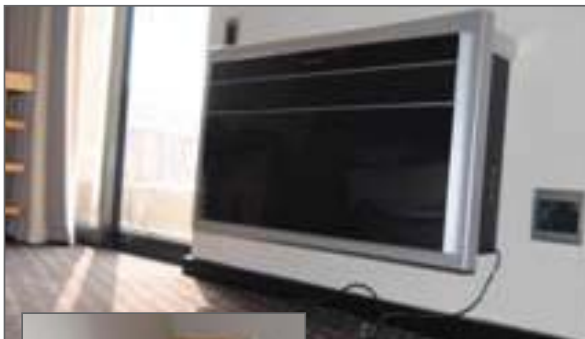

Unicon, a hanging master piece.

For special rooms, these units had to have mounted louvers to accommodate for ducting.

Double core holes from each room keep exteriors clean and classy.

SITUATED NEAR O.R. Tambo International Airport, Premier Hotel Rhodesfield has been re-branded and positioned a five star experience. Along with this, the air conditioning units were required to blend in with the hotel's modern aesthetics, guarantee clean air, maintain a constant ideal climate and, operate silently. Maclaren went over and above what split-units have always divided and provided a single HVAC body that has no need for an outside unit.

Installed neatly into each of the new hotel rooms, the only requirement from the unit is that two holes be cored for a 160mm pipe intake and a 150mm pipe discharge. The external walls only hold two round louvers covering these two pipe leadings. The new Premier Hotel Rhodesfield, with refreshed outside look, benefited from the easy four month installation time as phase one could open in time for the Soccer World Cup. Charged with hydrofluorocarbon (HFC) R410A refrigerant gas, Premier Hotel proves it taking the environmentally conscious route seriously.

Powered with heat pump technology, Maclaren Unicon units can be installed without drain pipes, therefore leading to the considerable savings the 10500 BTU units provide. Aesthetically pleasing and only 23cm, the slender Unicon units are saving hotel room space, adding to guest comfort with remote control technology and, can be fitted against both high and glass walls.